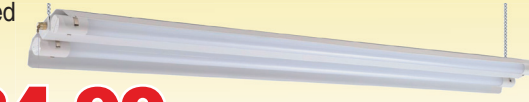

\$34.99

40730000

CTL

BLINK ECO LED LIGHTS

- Flush mount ceiling or wall
- Mounts directly to 3" or 4" junction box
- Dimmable
- Long life, 50,000 hours
- White
- 6" Round, 12.5 watt, 690 lumens

\$19.99

40726800